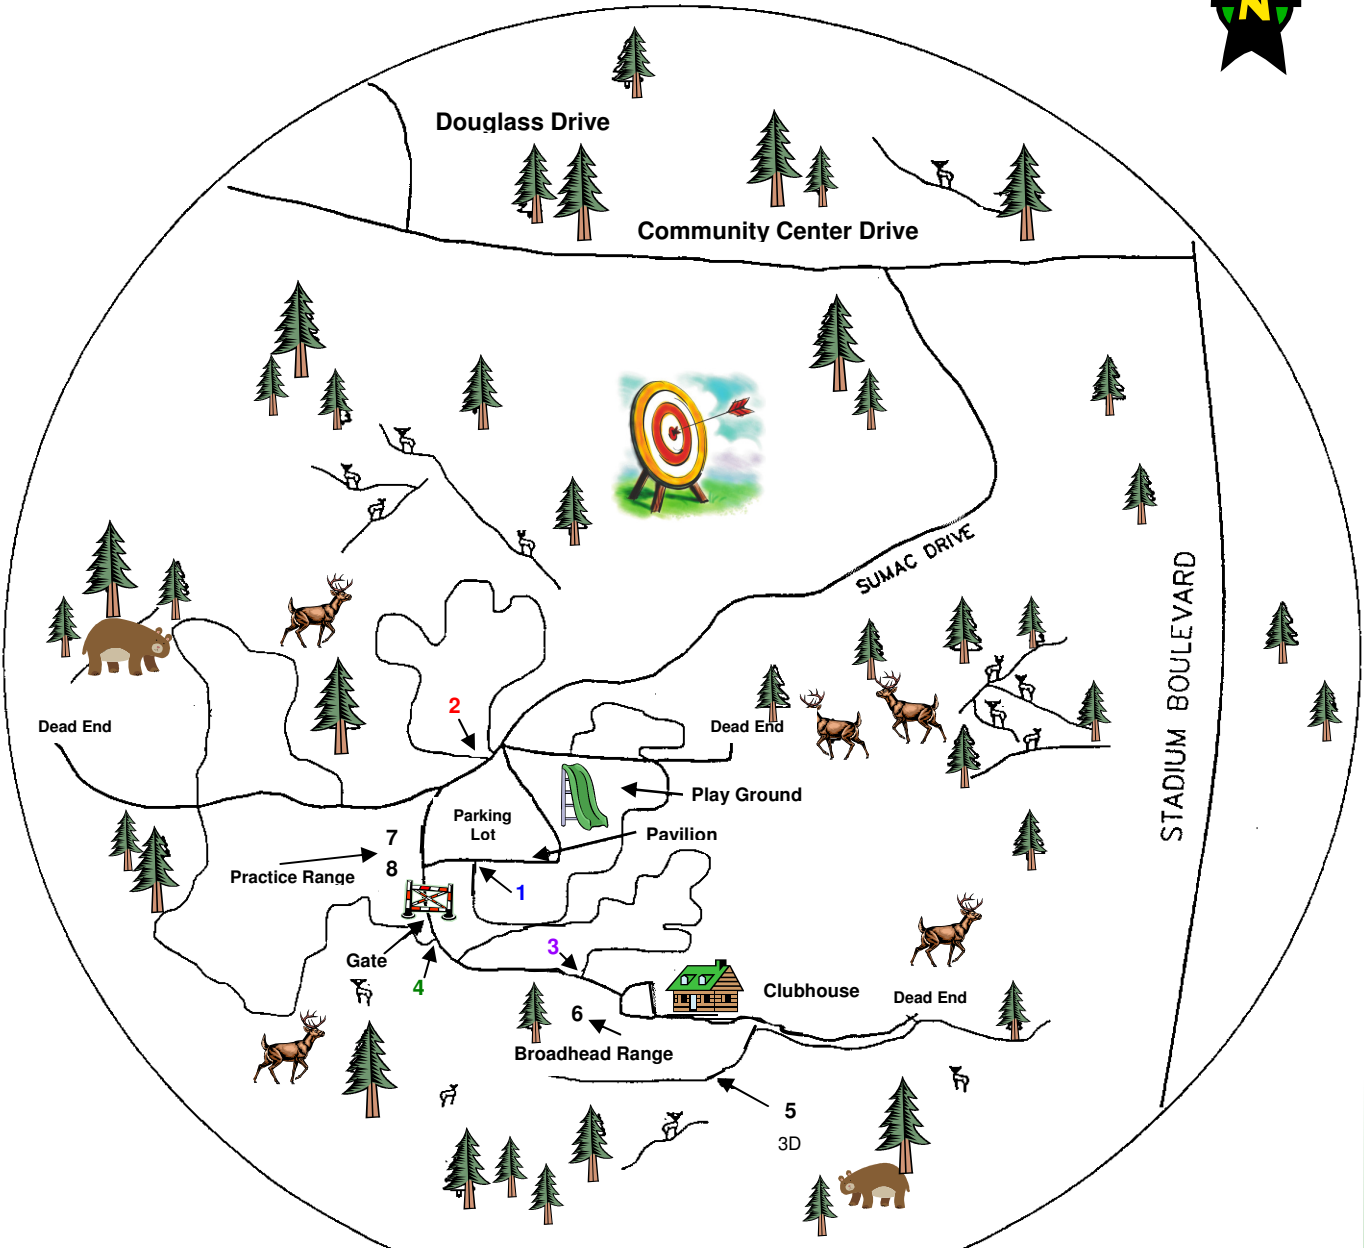

USAF Academy

Academy Archery Range ~ Building: 5342 ~ Phone: 333-3557

- 1 ~ Walking Range, marked yardage, 14 targets**
- 2 ~ Walking Range, marked yardage, 14 targets**
- 3 ~ Walking Range, marked yardage, 14 targets**
- Ranges 1, 2 & 3 will alternate animal, field & hunter targets**
- 4 ~ Walking Range, unmarked yardage, burlap animal targets**
- 5 ~ Walking Range, 3D Animal Targets**
- 6 ~ Broadhead Range (shooters must provide their own targets)**
- 7 ~ Static Range, 10, 20, 25, 30, 35, 40, 45, 50 & 60 yards (lighted for night shooting)**
- 8 ~ FITA 100 meters**